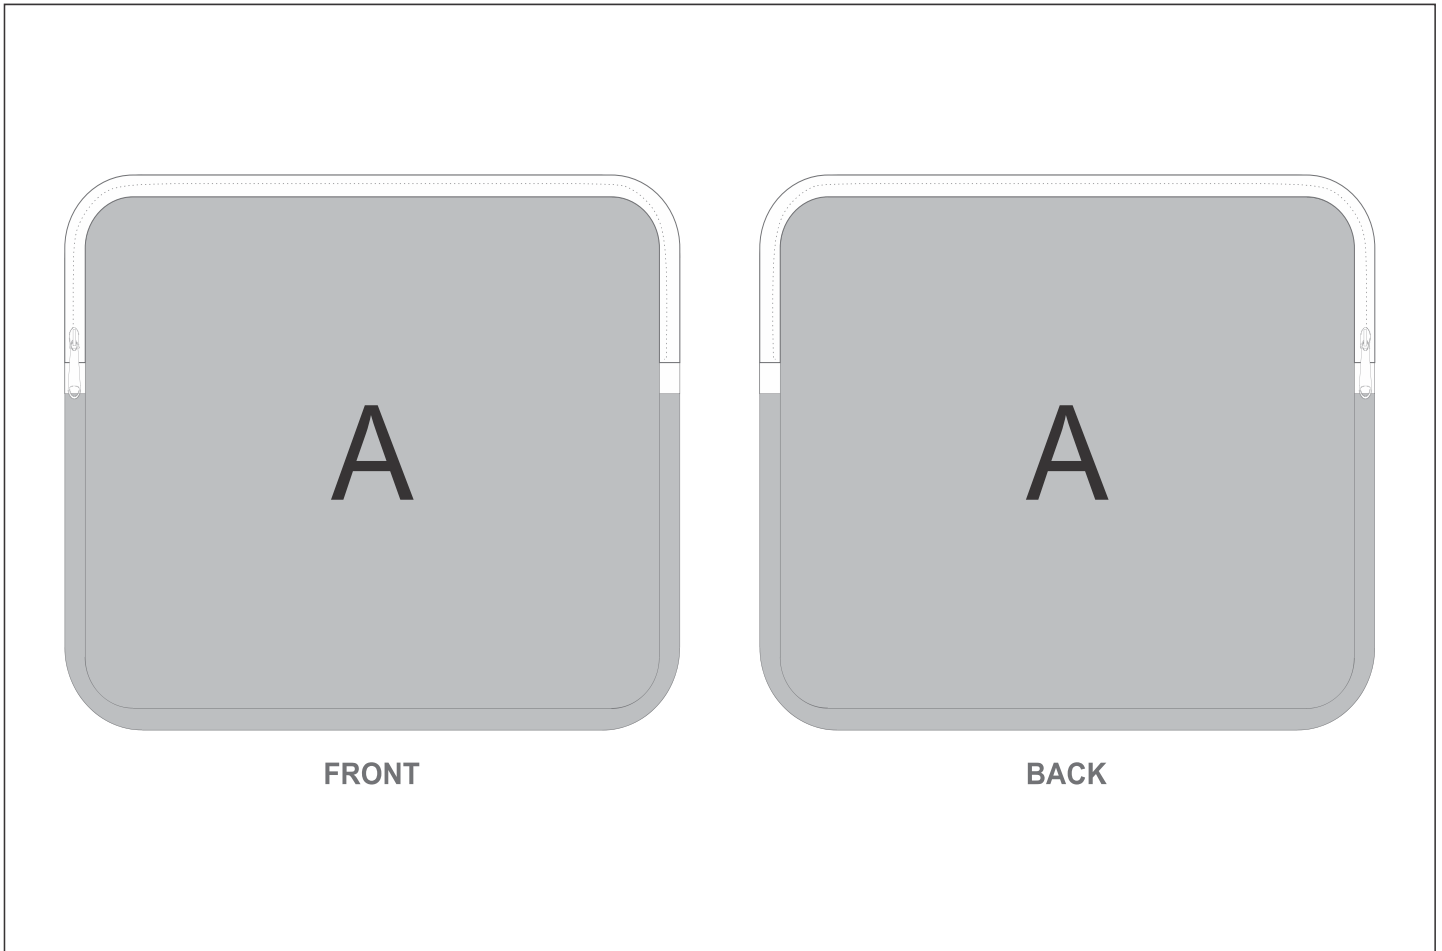

# SG-HP-118-G

PPS Hoppla Domain Neoprene Tablet Sleeve

## Need to know:

Includes 1-Position Sublimation (setup fees apply)

- Please Note: We cannot guarantee 100% logo Alignment on all Brandable Panels.

## Branding Options:

Position	Branding Method (Branding Code)	No. of Colours	Dimension
A	Custom Sublimation A (CPSUB-A)	Full Colour	605mm wide x 306mm high